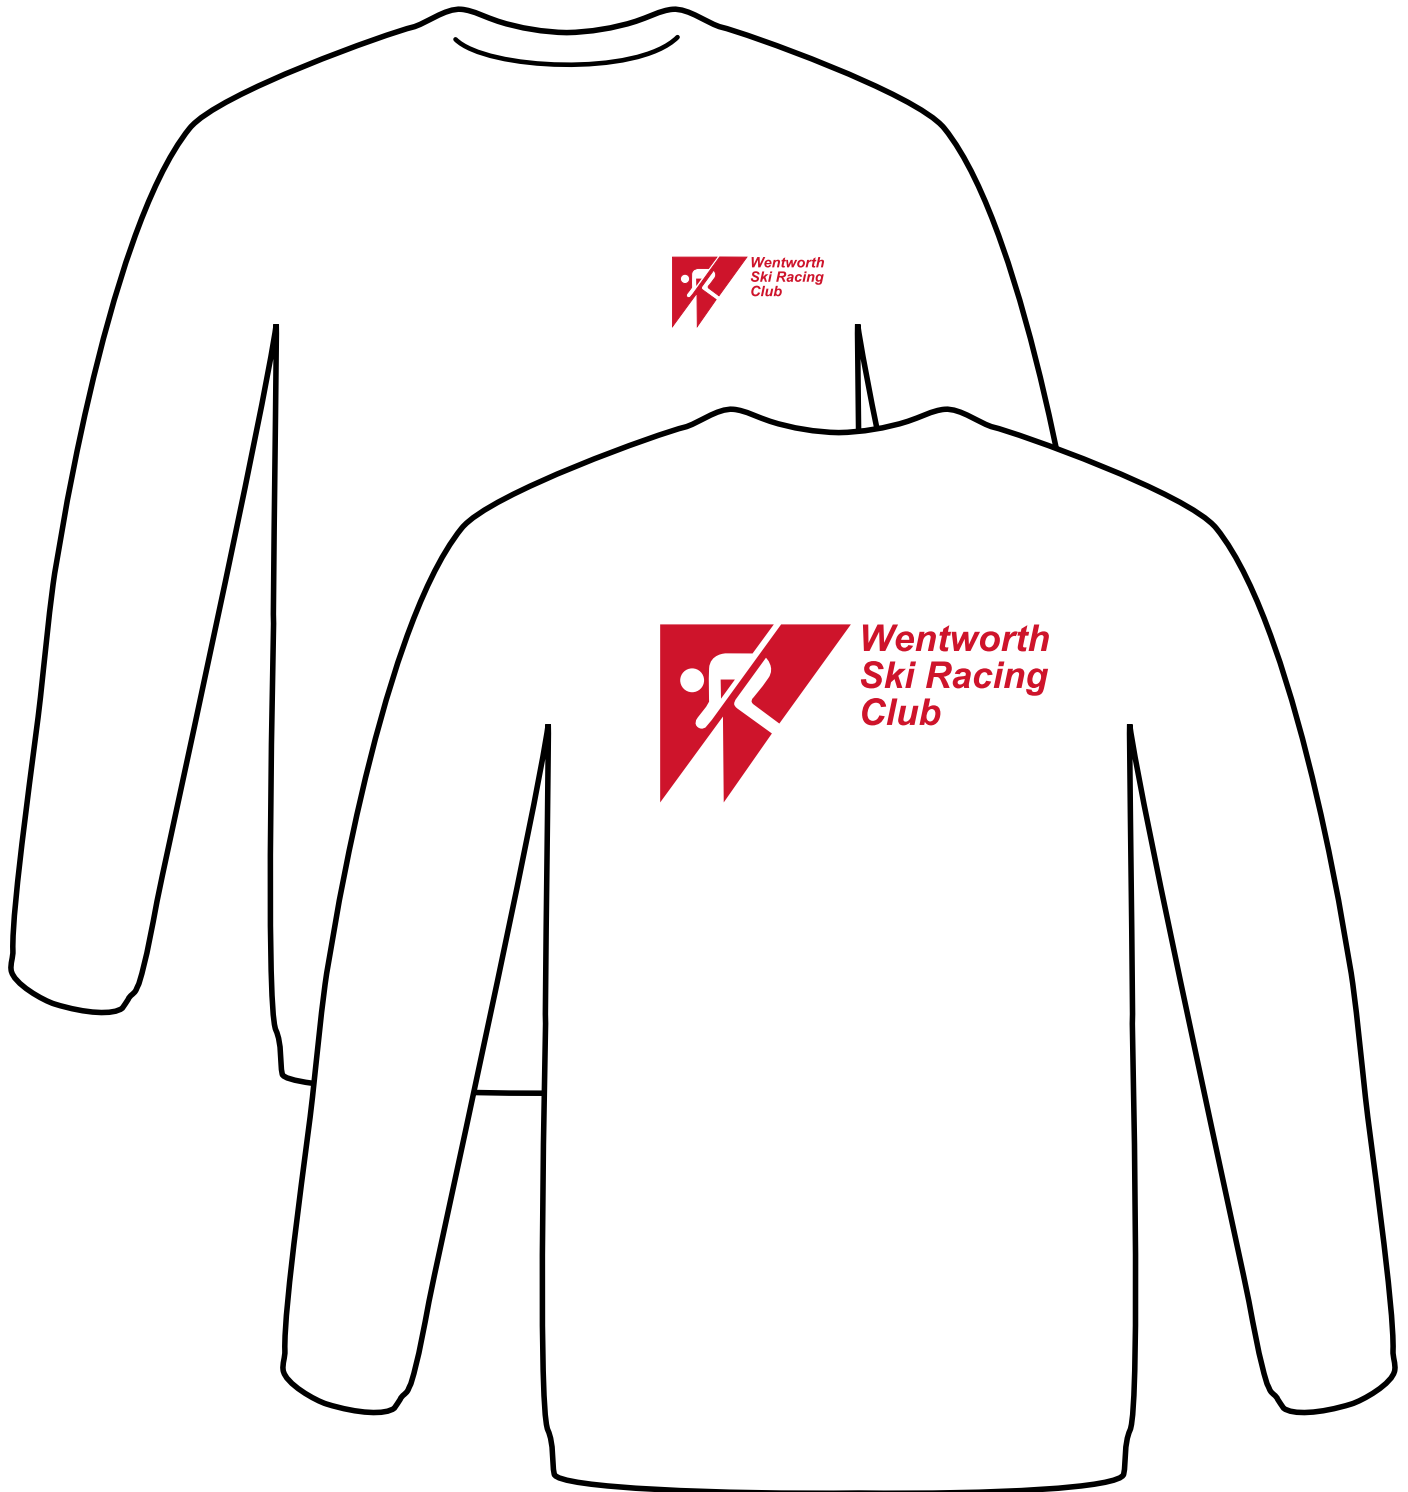

Adult WHITE Long Sleeve T-shirt
Left Chest only 3.5" wide screen print
Red PMS 186

Adult BLACK Long Sleeve T-shirt
Left Chest only 3.5" wide screen print
Red PMS 186

YOUTH WHITE Long Sleeve T-shirt
Left Chest 3.5" wide screen print
Red PMS 186

YOUTH WHITE Long Sleeve T-shirt
Full Back 10" wide screen print
Red PMS 186

YOUTH Black Long Sleeve T-shirt
Left Chest 3.5" wide screen print
Red PMS 186

YOUTH Black Long Sleeve T-shirt
Full Back 10" wide screen print
Red PMS 186