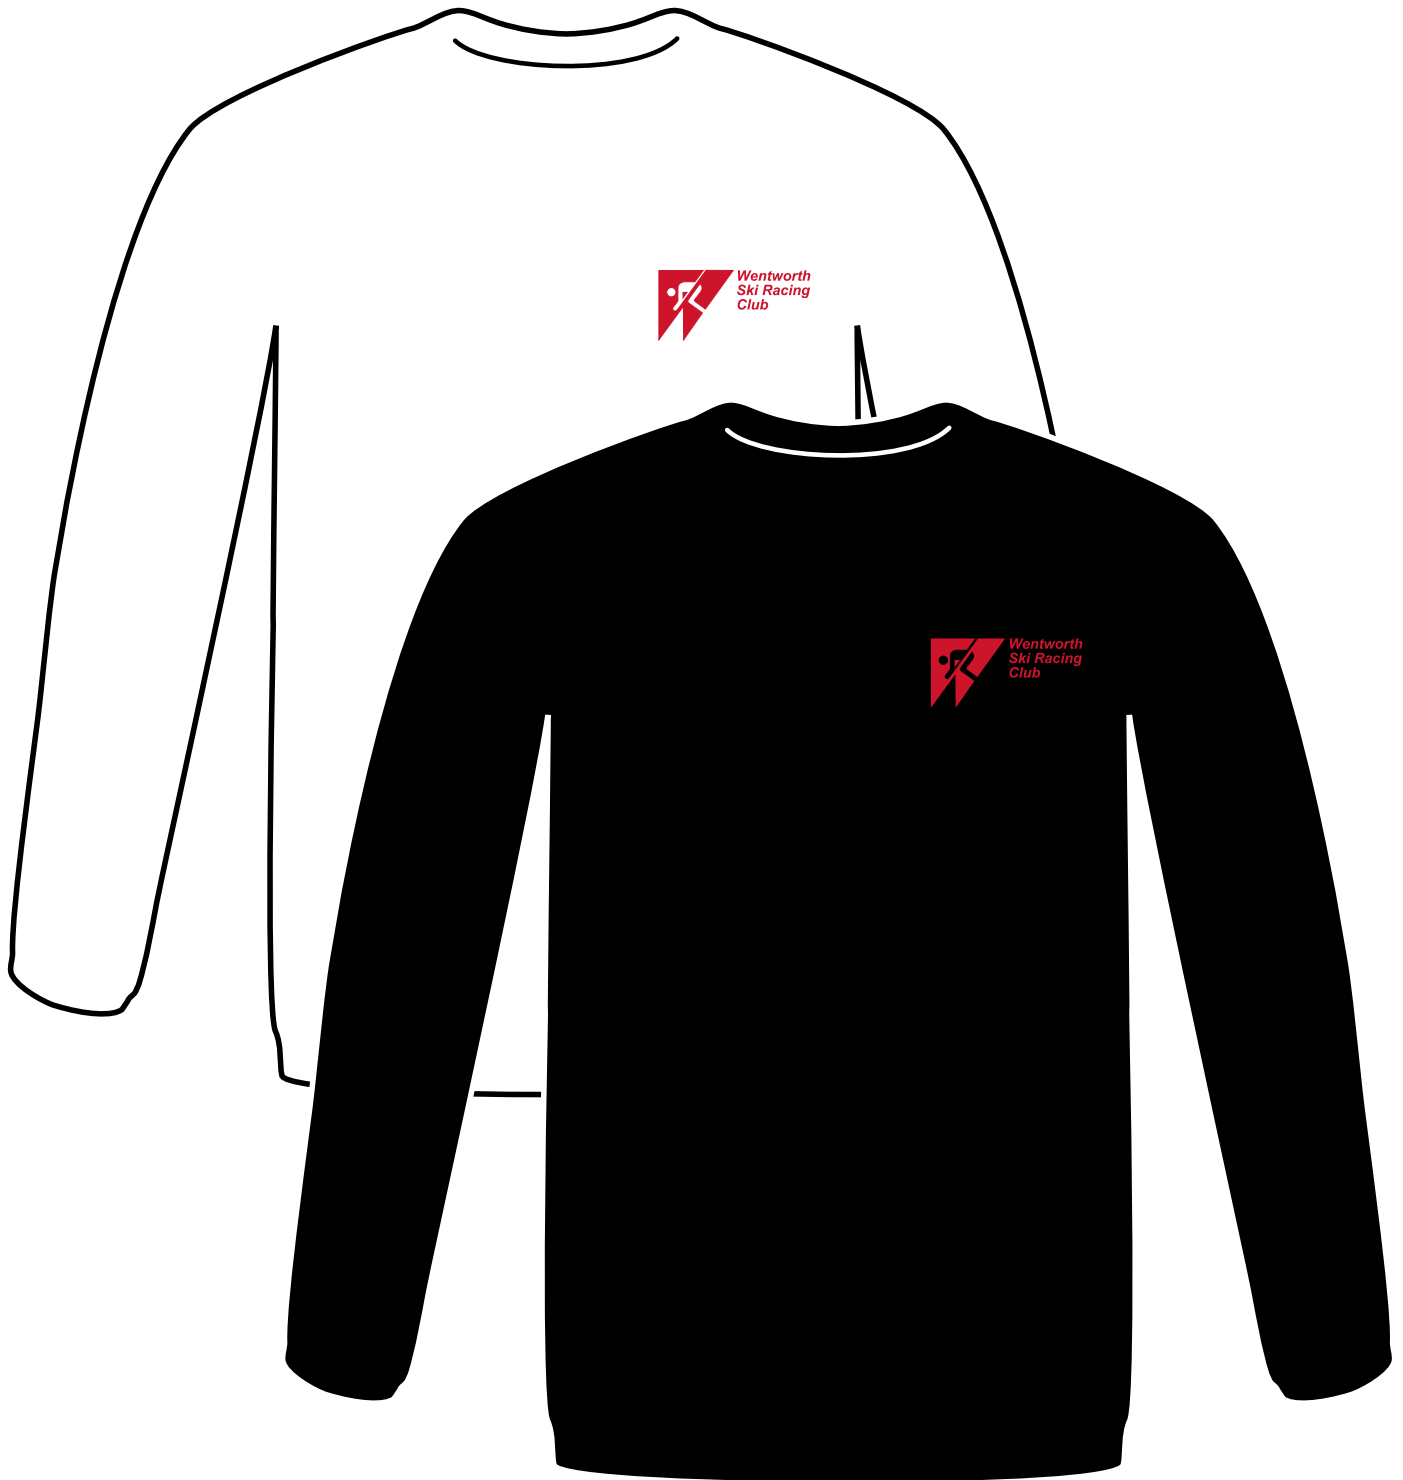

Adult WHITE Long Sleeve T-shirt
Left Chest only 3.5" wide screen print
Red PMS 186

Adult BLACK Long Sleeve T-shirt
Left Chest only 3.5" wide screen print
Red PMS 186

YOUTH WHITE Long Sleeve T-shirt
Left Chest 3.5" wide screen print
Red PMS 186

YOUTH WHITE Long Sleeve T-shirt
Full Back 10" wide screen print
Red PMS 186

YOUTH Black Long Sleeve T-shirt
Left Chest 3.5" wide screen print
Red PMS 186

YOUTH Black Long Sleeve T-shirt
Full Back 10" wide screen print
Red PMS 186